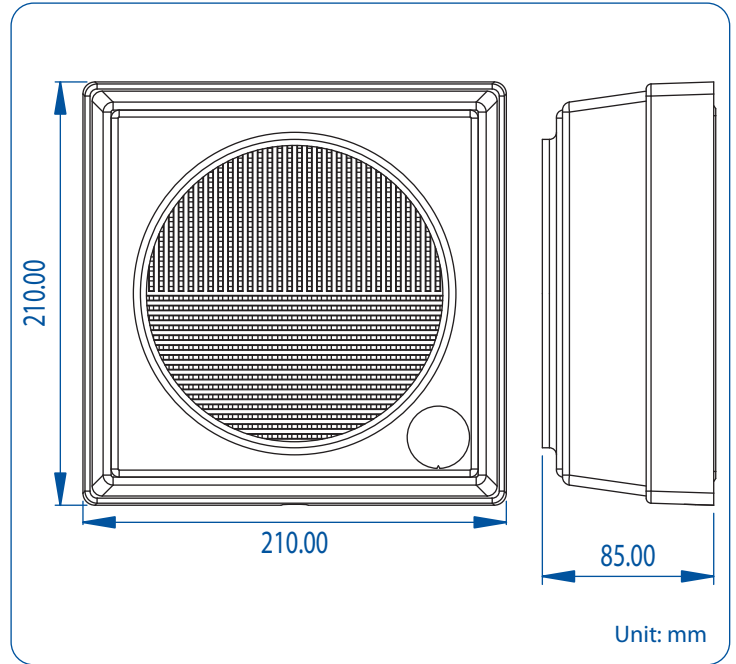

WAS-6 Series Quick-Mount Wall Loudspeaker

- 100 Hours Life Tested
- CE Certified (EMC & LVD)
- IP Rated
- Rustproof
- UL94V0
- BS 5839 Part 8
- EASE Data
- RoHS Compliance
- UV Protected
- Withstanding/Insulation Tested

- Available in 3 options:
 - WAS-6061
 - WAS-6061V with volume control
 - WAS-6061VP with volume control and priority override
- Secure fix system (using hex. socket screw).
- Fast installation of face plate.
- Rugged ABS with self-extinguishing UL94V0 cabinet.
- 6 watt 100 & 70 volt line.
- Ideal for background music as well as public address announcements.
- Standard colour is white (RAL 9016).

Model No.	WAS-6061	WAS-6061V	WAS-6061VP
Rated Power (rms)		6W	
Impedance		1.67kΩ, 3.33kΩ, 6.67kΩ, & 13.33kΩ	
Power Taps @ 100V		6W, 3W, 1.5W & 0.75W	
Power Taps @ 70V		3W, 1.5W, 0.75W & 0.375W	
SPL (1W / 1M)		95 dB	
Max. SPL (Rated 6W / 1M)		102 dB	
Frequency Range (-10dB)		160 Hz ~ 20K Hz	
Dispersion 1K Hz / 4K Hz		180° / 90°	
Ambient Temperature		-30°C ~ +60°C	
Power Selection		Plug	Quick Connector
Volume Control	N. A.	Available	Available
Priority	N. A.	N. A.	Available
Backplate		Standard	
Material		Housing: UL94V0 high impact ABS, Backplate: Aluminium	
Colour / Finish		White (RAL 9016)	
Dimensions		210 (8.27) X 210 (8.27) X 85 (3.35) mm. (in.)	
Net Weight (ea)		1.3 kgs (2.87 lbs)	
Mounting		Screws and Key-hole	