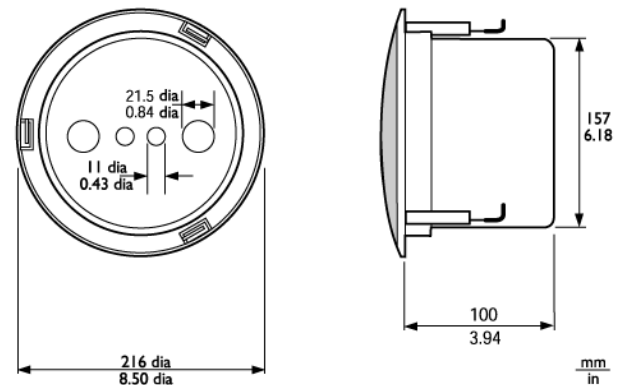

# LBC 3081/02 Fire Dome

During a fire, the ceiling cavity in which loudspeakers are installed can allow flames to spread throughout a building. To prevent fire entering the cavity via the loudspeaker, the ceiling loudspeaker can be fitted with a steel fire dome (LBC 3081/02). This optional fire dome is clicked into the mounting-ring via three leaf springs, before the loudspeaker is inserted. For extra convenience, a safety cord from the fire dome allows the installer to temporarily hang the loudspeaker unit during installation. This cord also provides reassurance after installation. The fire-dome has knockout holes for two grommets (supplied) and two cable glands (PG 13).

## Installation/Configuration Notes

LBC3086/41 + LBC 3081/02 fire dome assembly dimensions in mm (in)

### Mechanical

Dimensions (dia. x max. depth)	157 x 70 mm (6.2 x 2.8 in)
Weight	360 g (0.8 lb)
Color	Flame red (RAL 3000)
Certified B15	Acc. to DIN 4102