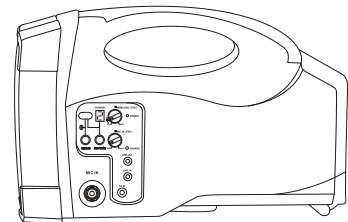

MA-101G ISM Single-channel Personal Wireless Megaphone

Features

- Lightweight MA Series personal wireless megaphones can be hand-carried, shoulder strapped or mounted on a microphone stand. They are the best choice for addressing small crowds, including school classrooms, gatherings, presentations, tour guides, election campaigns or multimedia applications.

Specifications

Power Output	56 W max.
Loudspeaker	Full-range
Receiver	ISM 5.8 GHz × 1
Transmitters	ACT-58H / 58T
Audio Inputs	Ø 6.3 mm Mic in, Ø 3.5 mm Line in
Audio Output	Ø 3.5 mm Line out
Audio Player	Bluetooth
Installation	Shoulder-strapped, hand-carried and mounted on a stand.
Power Supply	Built-in 14.8V/ 2.6A lithium battery. External DC power supply
Note	Refer to the actual product in the event of product description discrepancy.