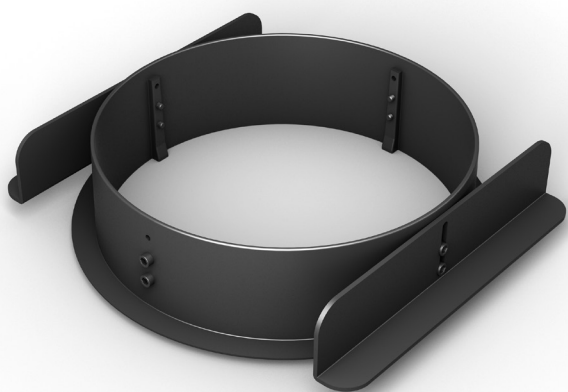

H2 CK B

CEILING KIT BLACK

SPECIFICATIONS

Product type	Other Lighting Accessories
Type	Installation kits
Color	Black
Material	Aluminum
Inner diameter	210 mm
Exterior diameter	238 mm
Weight	2.5 kg

DESCRIPTION

Ceiling Kit for the H-Series products: CLH2T, CLH2D & CLH2FC