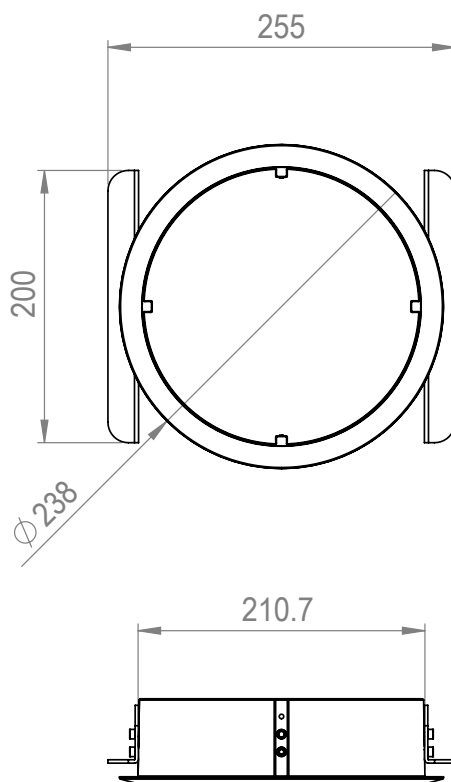

H2 CK B

CEILING KIT BLACK

SPECIFICATIONS

Product type	Other Lighting Accessories
Type	Installation kits
Color	Black
Material	Aluminum
Inner diameter	210 mm
Exterior diameter	238 mm
Weight	2.5 kg

DESCRIPTION