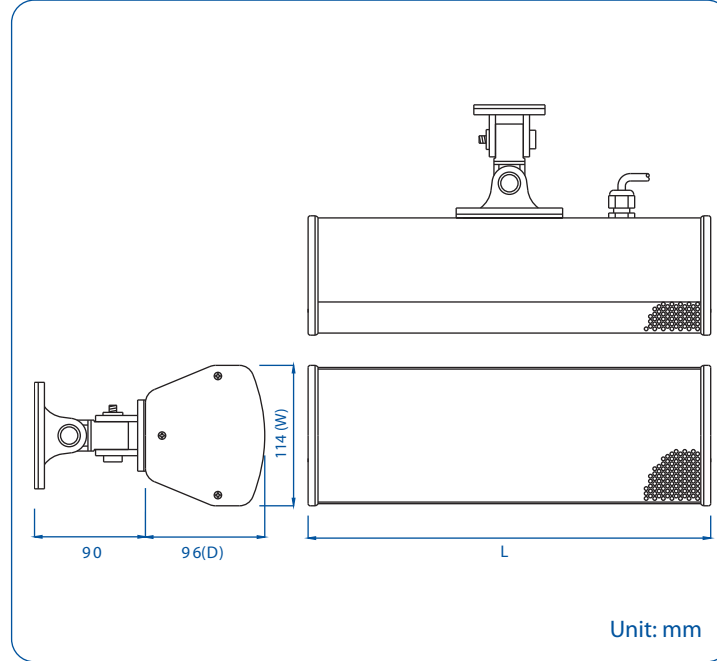

COS-3 Series Column Loudspeaker

Unit: mm

- ☒ 100 Hours Life Tested
- ☒ CE Certified (EMC & LVD)
- ☒ IP Rated
- ☒ RoHS Compliance
- ☒ UL94V0
- ☐ BS 5839 Part 8
- ☒ EASE Data
- ☒ Multi-Bracket Broken Tested
- ☒ Rustproof
- ☒ Withstanding/Insulation Tested

- Durable extruded aluminium housing.
- Attractive slimline construction.
- Fitted with high specification driver units / tweeter for exceptional speech & music reproduction.
- Suitable for accurate, "long throw" applications.
- Water protected to IEC529 IP66, suitable for indoor and outdoor use.
- Durable aluminium alloy multi bracket broken tested up to 1500 kgf.
- Available in 10 - 20 - 30 & 40 watt options.
- Multi impedance 100V, 70V & 8Ω.
- High quality rotary power and tapings selector (suffix "B") or 6 way power cord (no 8Ω).
- Available in White (RAL 9003).

Model No.	COS-3100	COS-3100B
Rated Power (rms)	10W	
Number of Loudspeakers	3.5" Woofer X 2 + 3.25" Tweeter X 1	
Impedance	500Ω, 1kΩ, 2kΩ, 4kΩ & 8kΩ	500Ω, 1kΩ, 2kΩ, 4kΩ
Power Taps @ 100V	10W, 5W, 2.5W & 1.25W	10W, 5W, 2.5W, OFF & 8Ω
Power Taps @ 70V	10W, 5W, 2.5W, 1.25W & 0.625W	10W, 5W, 2.5W, 1.25W, OFF & 8Ω
SPL (1W / 1M)	91 dB	
Max. SPL (Rated 10W / 1M)	101 dB	
Frequency Range (-10dB)	130 Hz ~ 20K Hz	
Dispersion 1K Hz / 4K Hz	Horizontal: 180° / 100°, Vertical: 75° / 30°	
Ambient Temperature	-20°C ~ +60°C	
Water Protection	IEC529 IP66	
Power Selection	6-core cable	Selecting Switch
Material	Housing: Extruded Aluminium, Grille: Aluminium	
Colour / Finish	White (RAL 9003)	
Dimensions	395 (15.55) L X 114 (4.49) W X 96 (3.78) D mm. (in.)	
Net Weight (ea)	2.8 kgs (6.17 lbs)	
Mounting	Aluminium Alloy Multi Bracket	

Model No.	COS-3200	COS-3200B
Rated Power (rms)	20W	
Number of Loudspeakers	3.5" Woofer X 4 + 3.25" Tweeter X 1	
Impedance	250Ω, 500Ω, 1kΩ, 2kΩ & 4kΩ	250Ω, 500Ω, 1kΩ, 2kΩ
Power Taps @ 100V	20W, 10W, 5W & 2.5W	20W, 10W, 5W, OFF & 4Ω
Power Taps @ 70V	20W, 10W, 5W, 2.5W & 1.25W	20W, 10W, 5W, 2.5W, OFF & 4Ω
SPL (1W / 1M)	92 dB	
Max. SPL (Rated 20W / 1M)	105 dB	
Frequency Range (-10dB)	120 Hz ~ 20K Hz	
Dispersion 1K Hz / 4K Hz	Horizontal: 180° / 90°, Vertical: 45° / 20°	
Ambient Temperature	-20°C ~ +60°C	
Water Protection	IEC529 IP66	
Power Selection	6-core cable	Selecting Switch
Material	Housing: Extruded Aluminium, Grille: Aluminium	
Colour / Finish	White (RAL 9003)	
Dimensions	585 (23.03) L X 114 (4.49) W X 96 (3.78) D mm. (in.)	
Net Weight (ea)	4.0 kgs (8.82 lbs)	
Mounting	Aluminium Alloy Multi Bracket