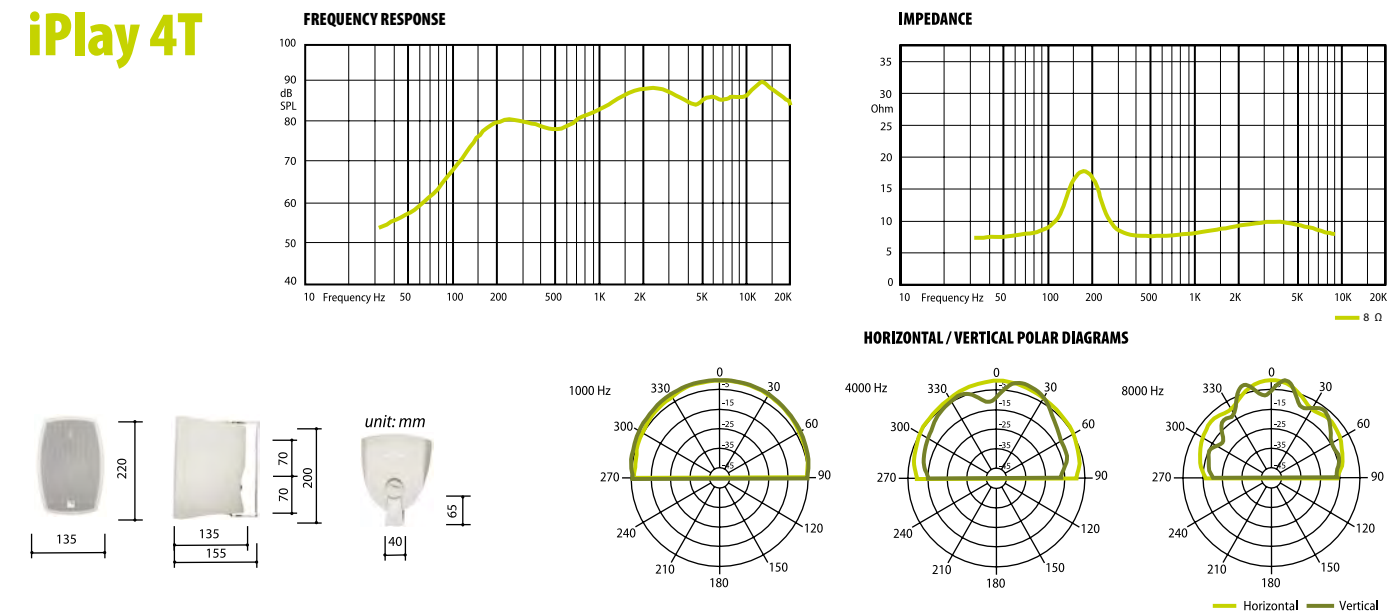

CABINET LOUDSPEAKERS

iPlay Wall Mount Loudspeakers

Plastic enclosure wall mount aluminium grill cabinet loudspeakers.

iPLAY 4T, 5T & 6

iPlay is one of our most popular lines, a good sound quality and a very keen price structure means they have many applications and are used in large quantities. The range includes 4", 5" and 6" loudspeakers with corresponding tweeters. iPlay 6 is designed only for low impedance speaker lines.

Available in black and white.

Technical Specifications	iPlay 4T	iPlay 5T	iPlay 6
Rated power	30 W (8 Ω)	35 W (8 Ω)	90 W (8 Ω)
Transformer power taps	16 W - 8 W - 4 W - 2 W - 8 Ω	30 W - 16 W - 8 W - 4 W - 8 Ω	
Sensitivity	87 dB (1 W/1 m)	89 dB (1 W/1 m)	87 dB (1 W/1 m)
Maximum SPL	103 dB (Pmax/1 m) at 8137 Hz	109 dB (Pmax/1 m) at 5573 Hz	110 dB (Pmax/1 m) at 4711 Hz
Frequency response	110 Hz – 20 kHz	120 Hz – 20 kHz	70 Hz – 20 kHz
Dispersion at 1000 Hz	180° (H), 160° (V)	180° (H), 160° (V)	165° (H), 133° (V)
Driver dimensions	4" (101 mm) woofer, 1" (25 mm) tweeter	5" (127 mm) woofer, 1" (25 mm) tweeter	6" (152 mm) woofer, 1,5" (38 mm) tweeter
Dimensions	220 mm x 135 mm x 135 mm	240 mm x 165 mm x 160 mm	285 mm x 195 mm x 200 mm
Weight	1,6 kg	2,2 kg	3,2 kg
Material	Polypropylene housing with aluminum grill, U-bracket – steel	Polypropylene housing with aluminum grill, U-bracket – steel	Polypropylene housing with aluminum grill, U-bracket – steel
Colour	Papyrus white (RAL 9018) or Black (RAL 9017)	Papyrus white (RAL 9018) or Black (RAL 9017)	Papyrus white (RAL 9018) or Black (RAL 9017)

iPlay 4T

iPlay 5T

iPlay 6