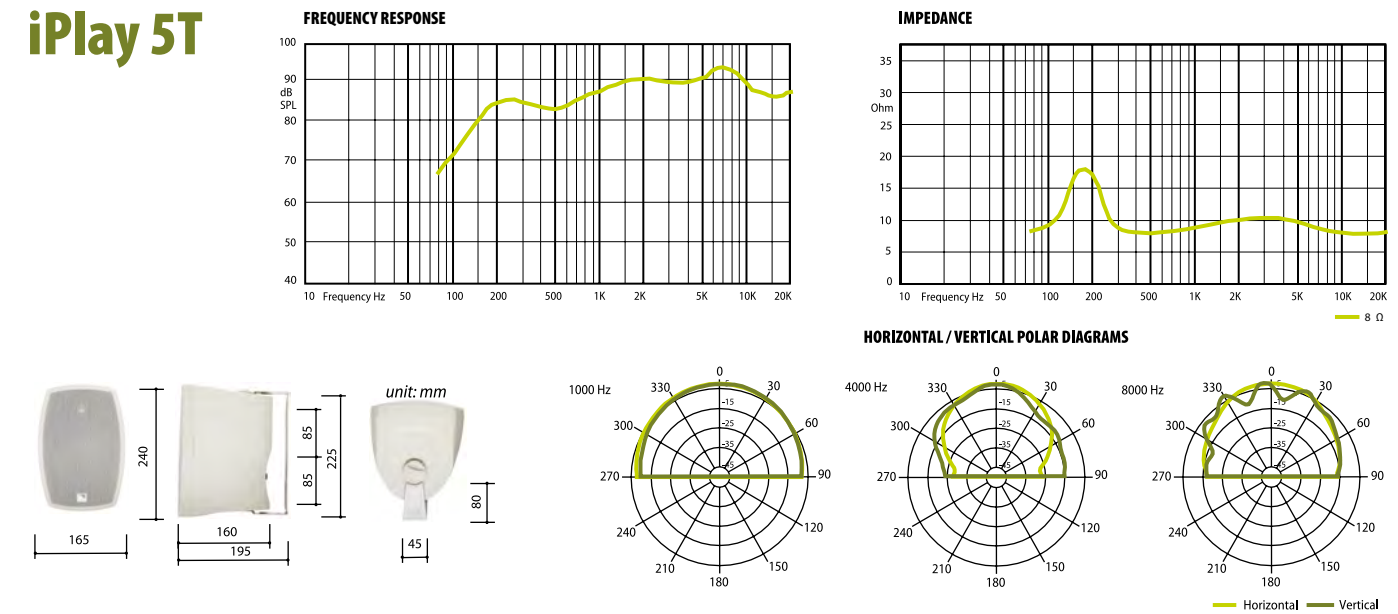

CABINET LOUDSPEAKERS

iPlay Wall Mount Loudspeakers

Plastic enclosure wall mount aluminium grill cabinet loudspeakers.

iPLAY 4T, 5T & 6

iPlay is one of our most popular lines, a good sound quality and a very keen price structure means they have many applications and are used in large quantities. The range includes 4", 5" and 6" loudspeakers with corresponding tweeters. iPlay 6 is designed only for low impedance speaker lines.

Available in black and white.

Technical Specifications	iPlay 4T	iPlay 5T	iPlay 6
Rated power	30 W (8 Ω)	35 W (8 Ω)	90 W (8 Ω)
Transformer power taps	16 W - 8 W - 4 W - 2 W - 8 Ω	30 W - 16 W - 8 W - 4 W - 8 Ω	
Sensitivity	87 dB (1 W/1 m)	89 dB (1 W/1 m)	87 dB (1 W/1 m)
Maximum SPL	103 dB (Pmax/1 m) at 8137 Hz	109 dB (Pmax/1 m) at 5573 Hz	110 dB (Pmax/1 m) at 4711 Hz
Frequency response	110 Hz – 20 kHz	120 Hz – 20 kHz	70 Hz – 20 kHz
Dispersion at 1000 Hz	180° (H), 160° (V)	180° (H), 160° (V)	165° (H), 133° (V)
Driver dimensions	4" (101 mm) woofer, 1" (25 mm) tweeter	5" (127 mm) woofer, 1" (25 mm) tweeter	6" (152 mm) woofer, 1,5" (38 mm) tweeter
Dimensions	220 mm x 135 mm x 135 mm	240 mm x 165 mm x 160 mm	285 mm x 195 mm x 200 mm
Weight	1,6 kg	2,2 kg	3,2 kg
Material	Polypropylene housing with aluminum grill, U-bracket – steel	Polypropylene housing with aluminum grill, U-bracket – steel	Polypropylene housing with aluminum grill, U-bracket – steel
Colour	Papyrus white (RAL 9018) or Black (RAL 9017)	Papyrus white (RAL 9018) or Black (RAL 9017)	Papyrus white (RAL 9018) or Black (RAL 9017)

iPlay 4T

iPlay 5T

iPlay 6