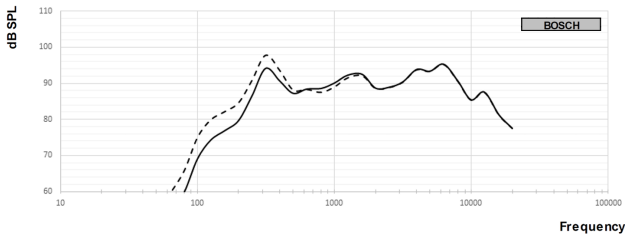

LB10-UC06-x dimensions

Circuit diagram

Frequency response

— Full-space measurement result
 - - - Half-space measurement result

Polar diagram horizontal (high frequency). Normalized at 0 degrees axis.

Polar diagram horizontal (low frequency). Normalized at 0 degrees axis.