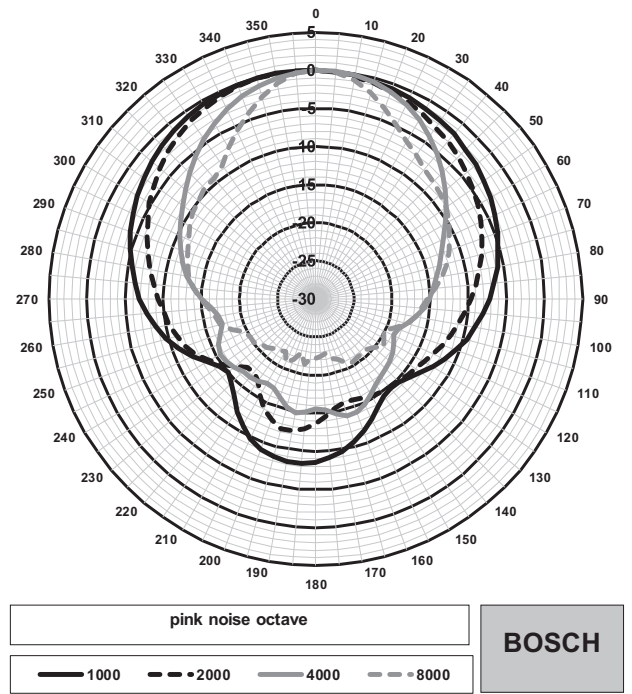

LB10-UC06-x dimensions

Circuit diagram

Frequency response

— Full-space measurement result
 - - - Half-space measurement result

Polar diagram horizontal (high frequency). Normalized at 0 degrees axis.

Polar diagram horizontal (low frequency). Normalized at 0 degrees axis.

Technical specifications

Electrical*

Rated power	6 / 3 / 1.5 / 0.75 W
Sound pressure level at 6 W / 1 W (1 m)	99 dB / 91 dB (SPL)
Effective frequency range	145 Hz to 18kHz (-10 dB)
Opening angle	1 kHz / 4 kHz (-6 dB)
horizontal	165° / 88°
vertical	165° / 88°
Rated input voltage	100 V
Rated impedance	1667 ohm
Connector	4-pole screw terminal block

* Technical performance data acc. to IEC 60268-5 (half space)

Mechanical

Dimensions (H x W x D)	207.2 mm x 160.5 mm x 73.2 mm (8.16 in x 6.32 in x 2.88 in)
Weight	0.77 kg (1.70 lb)

Color LB10-UC06-D	Black (RAL 9004)
Color LB10-UC06-L	White (RAL 9003)