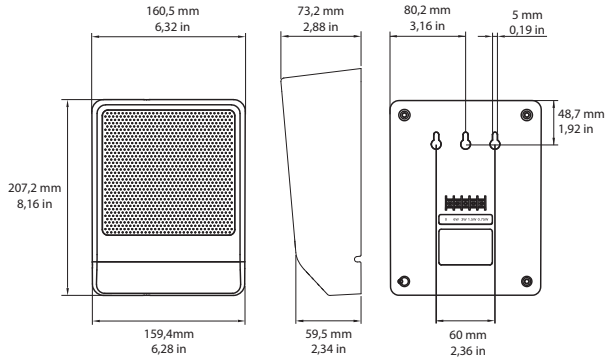

Safety

acc. to EN 62368-1

Installation/configuration notes

Three keyholes in the rear panel provide easy and quick wall mounting.

A convenient, easy-to-use, four-pole screw terminal block is on the rear panel for on-site wiring. This terminal block has provision for power tapping on the 100 V, matching transformer in the cabinet. It allows selection of nominal full-power, half-power or quarter-power radiation (in 3 dB steps).

LB10-UC06-x dimensions

Circuit diagram

Frequency response

— Full-space measurement result
 - - - Half-space measurement result

Polar diagram horizontal (high frequency). Normalized at 0 degrees axis.

Polar diagram horizontal (low frequency). Normalized at 0 degrees axis.

Technical specifications

Electrical*

Rated power	6 / 3 / 1.5 / 0.75 W
Sound pressure level at 6 W / 1 W (1 m)	99 dB / 91 dB (SPL)
Effective frequency range	145 Hz to 18kHz (-10 dB)
Opening angle	1 kHz / 4 kHz (-6 dB)
horizontal	165° / 88°
vertical	165° / 88°
Rated input voltage	100 V
Rated impedance	1667 ohm
Connector	4-pole screw terminal block

* Technical performance data acc. to IEC 60268-5 (half space)

Mechanical

Dimensions (H x W x D)	207.2 mm x 160.5 mm x 73.2 mm (8.16 in x 6.32 in x 2.88 in)
Weight	0.77 kg (1.70 lb)

Color LB10-UC06-D	Black (RAL 9004)
Color LB10-UC06-L	White (RAL 9003)