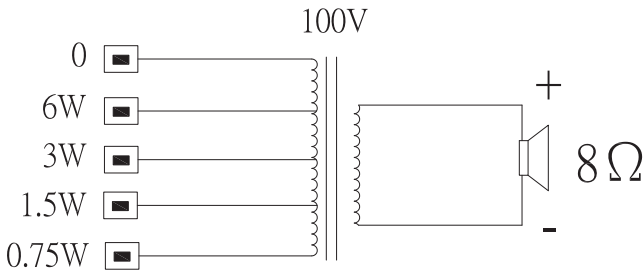

LB10-UC06-x dimensions

Circuit diagram

Frequency response

— Full-space measurement result
 - - - Half-space measurement result

Polar diagram horizontal (high frequency). Normalized at 0 degrees axis.

Polar diagram horizontal (low frequency). Normalized at 0 degrees axis.

Technical specifications

Electrical*

Rated power	6 / 3 / 1.5 / 0.75 W
Sound pressure level at 6 W / 1 W (1 m)	99 dB / 91 dB (SPL)
Effective frequency range	145 Hz to 18kHz (-10 dB)
Opening angle	1 kHz / 4 kHz (-6 dB)
horizontal	165° / 88°
vertical	165° / 88°
Rated input voltage	100 V
Rated impedance	1667 ohm
Connector	4-pole screw terminal block

* Technical performance data acc. to IEC 60268-5 (half space)

Mechanical

Dimensions (H x W x D)	207.2 mm x 160.5 mm x 73.2 mm (8.16 in x 6.32 in x 2.88 in)
Weight	0.77 kg (1.70 lb)

Color LB10-UC06-D	Black (RAL 9004)
Color LB10-UC06-L	White (RAL 9003)