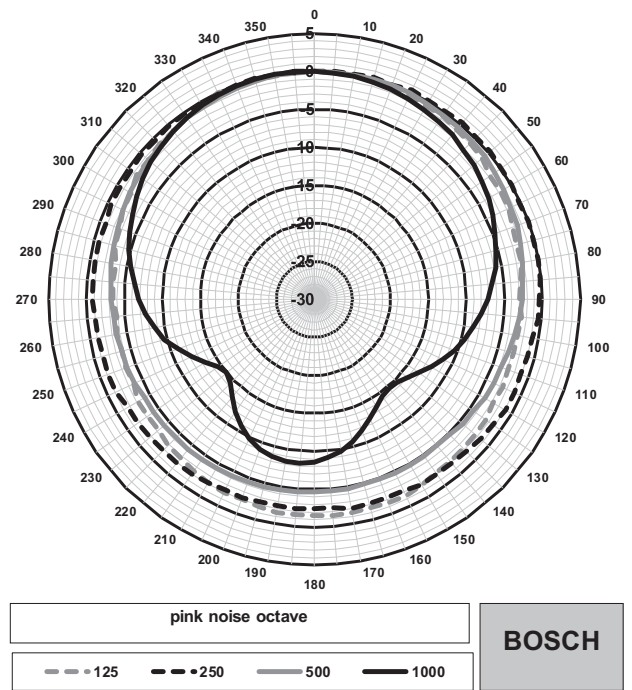

LB10-UC06-x dimensions

Circuit diagram

Frequency response

— Full-space measurement result
 - - - Half-space measurement result

Polar diagram horizontal (high frequency). Normalized at 0 degrees axis.

Polar diagram horizontal (low frequency). Normalized at 0 degrees axis.

Technical specifications

Electrical*

Rated power	6 / 3 / 1.5 / 0.75 W
Sound pressure level at 6 W / 1 W (1 m)	99 dB / 91 dB (SPL)
Effective frequency range	145 Hz to 18kHz (-10 dB)
Opening angle	1 kHz / 4 kHz (-6 dB)
horizontal	165° / 88°
vertical	165° / 88°
Rated input voltage	100 V
Rated impedance	1667 ohm
Connector	4-pole screw terminal block

* Technical performance data acc. to IEC 60268-5 (half space)

Mechanical

Dimensions (H x W x D)	207.2 mm x 160.5 mm x 73.2 mm (8.16 in x 6.32 in x 2.88 in)
Weight	0.77 kg (1.70 lb)

Color LB10-UC06-D	Black (RAL 9004)
Color LB10-UC06-L	White (RAL 9003)